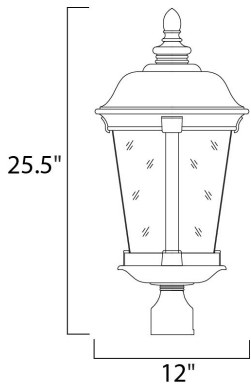

**PRODUCT DESCRIPTION**

Dover Cast is a traditional, Mediterranean style collection from Maxim Lighting International in Bronze finish with Seedy glass.

**MEASUREMENTS**

DIMENSION : 12" L x 12" W x 25.5" H

HANGING WEIGHT : 8.38 lb

**LAMPING**

INPUT VOLTAGE : 120V

BULB : 3 x 40W Incandescent E12 Candelabra , 120W Total

BULB INCLUDED : (Not Included)

DIMMABLE : Yes

**FINISHES OPTION**

 Bronze (BZ)